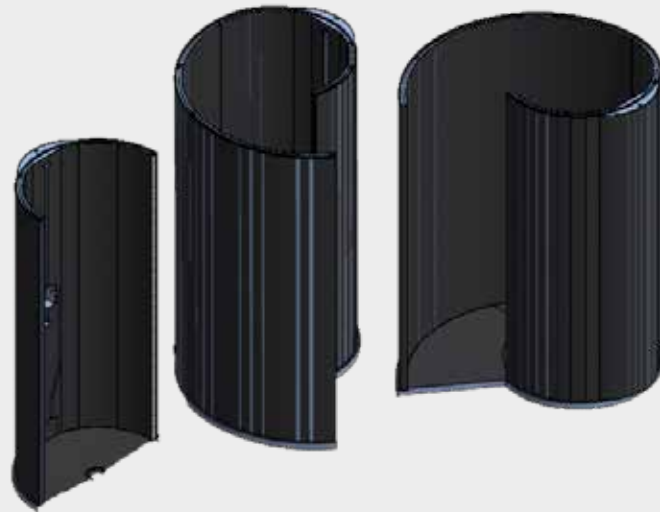

Private bathroom with Fundo Nautilo

Reference
Private bathroom

Location
Berlin

Year
2019

Project type

Customer-focused production
of a spiral shower

Requirements

The particularly narrow bathroom required special bathroom planning. In addition, high value was also placed on reliable and coordinated products as well as an exceptional design.

Brief description

Despite the narrowness of the room, the owners wanted an exceptional shower to call their own.

Products used

Base products

-

Products used

Individual products

- customised spiral shaped
flush-to-floor shower